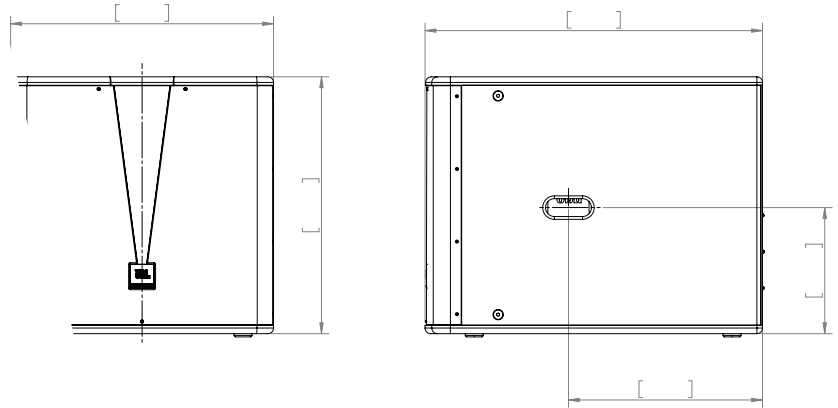

Professional
10000 Boulevard, P.O. Box 2200
Los Angeles, California 91329 U.S.A.
© 2018 JBL Professional

SS CV3018S
SZ
07/05/18