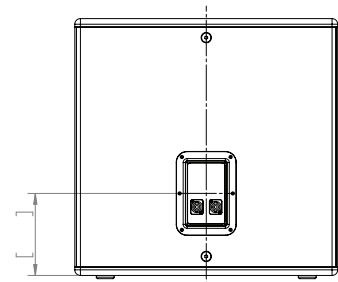

Professional
10000 Boulevard, P.O. Box 2200
Los Angeles, California 91329 U.S.A.
© 2018 JBL Professional

SS CV3018S
SZ
07/05/18