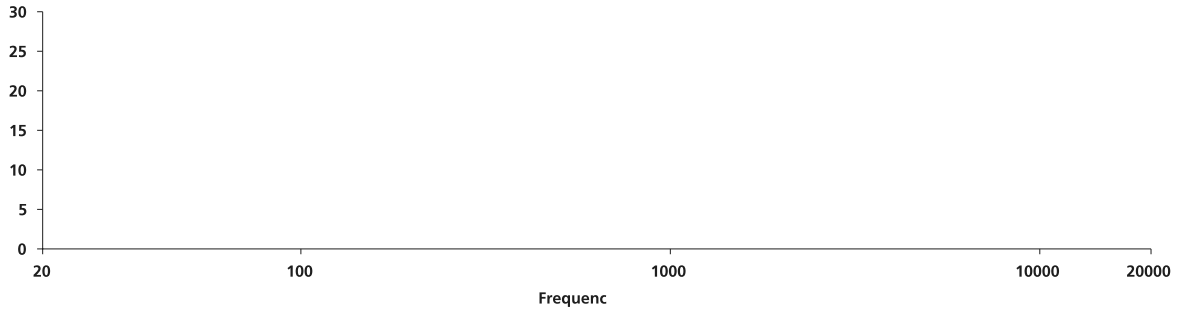

LT 6403
full-range loudspeaker

BOSE

LT 6403

full-range loudspeaker

Directivity Index and Q

LT 6403

full-range loudspeaker

Horizontal Plots

LT 6403

full-range loudspeaker

Vertical Plots

LT 6403