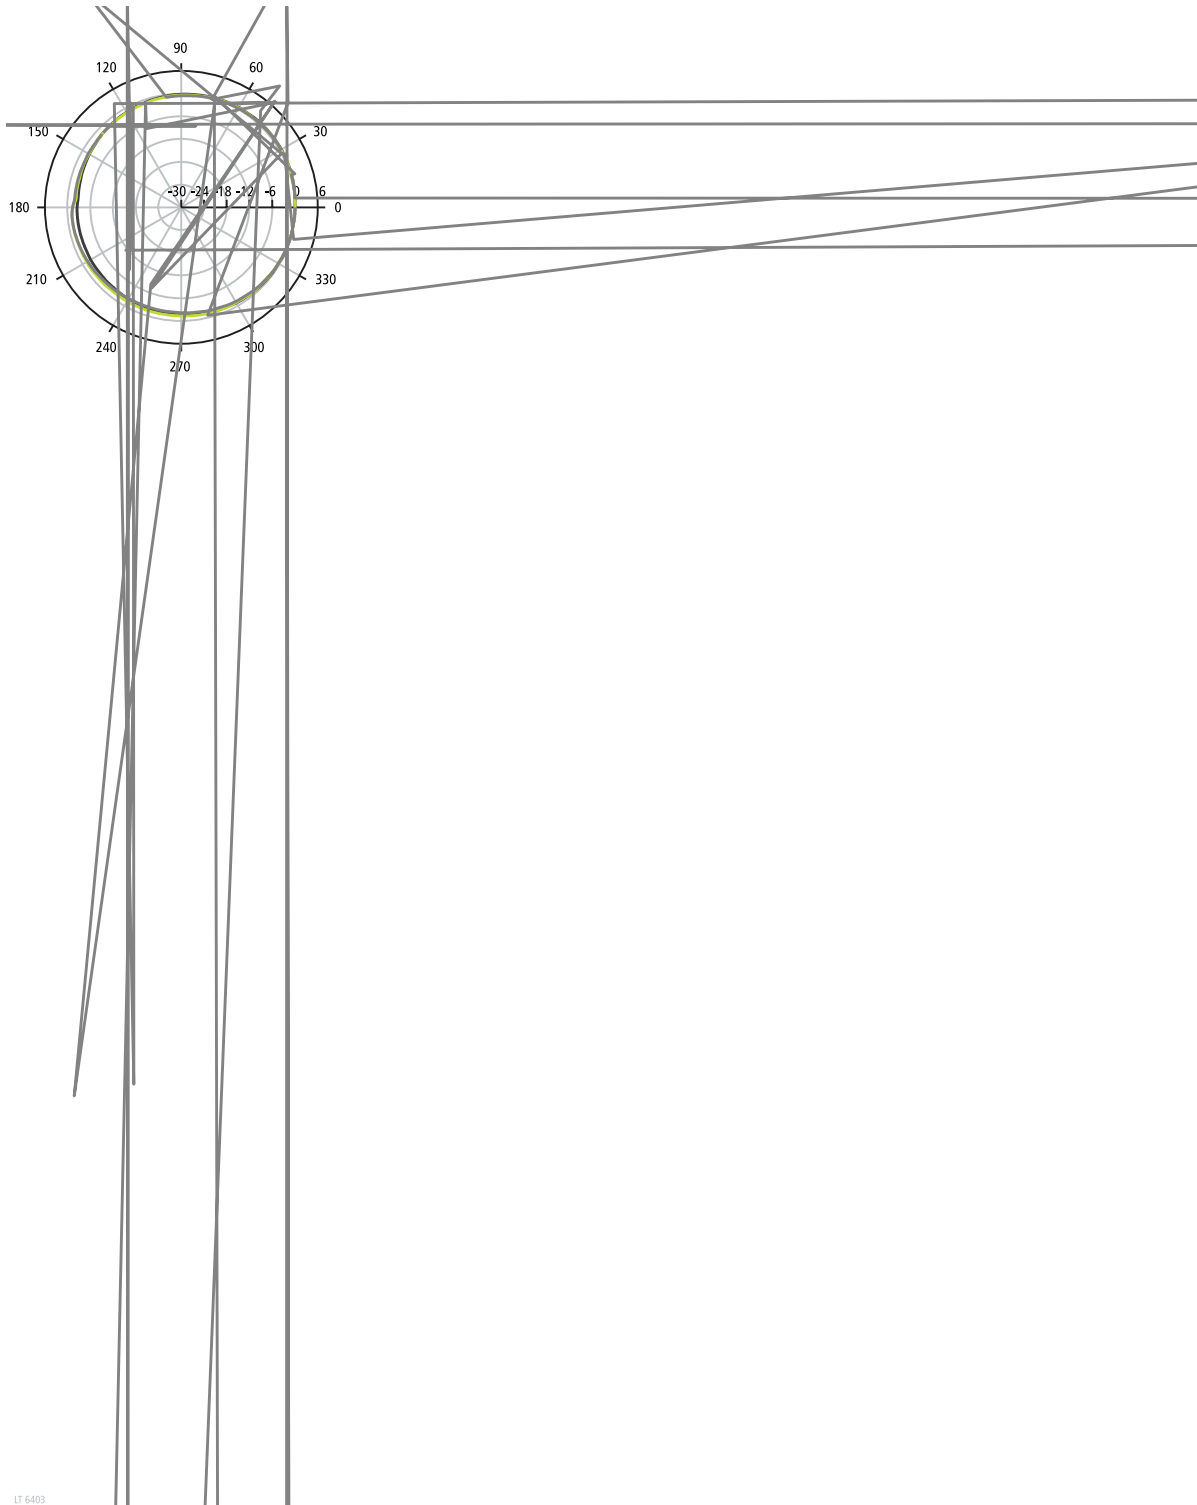

LT 6403
full-range loudspeaker

BOSE

LT 6403

full-range loudspeaker

Directivity Index and Q

LT 6403

full-range loudspeaker

Horizontal Plots

LT 6403

full-range loudspeaker

Vertical Plots

LT 6403