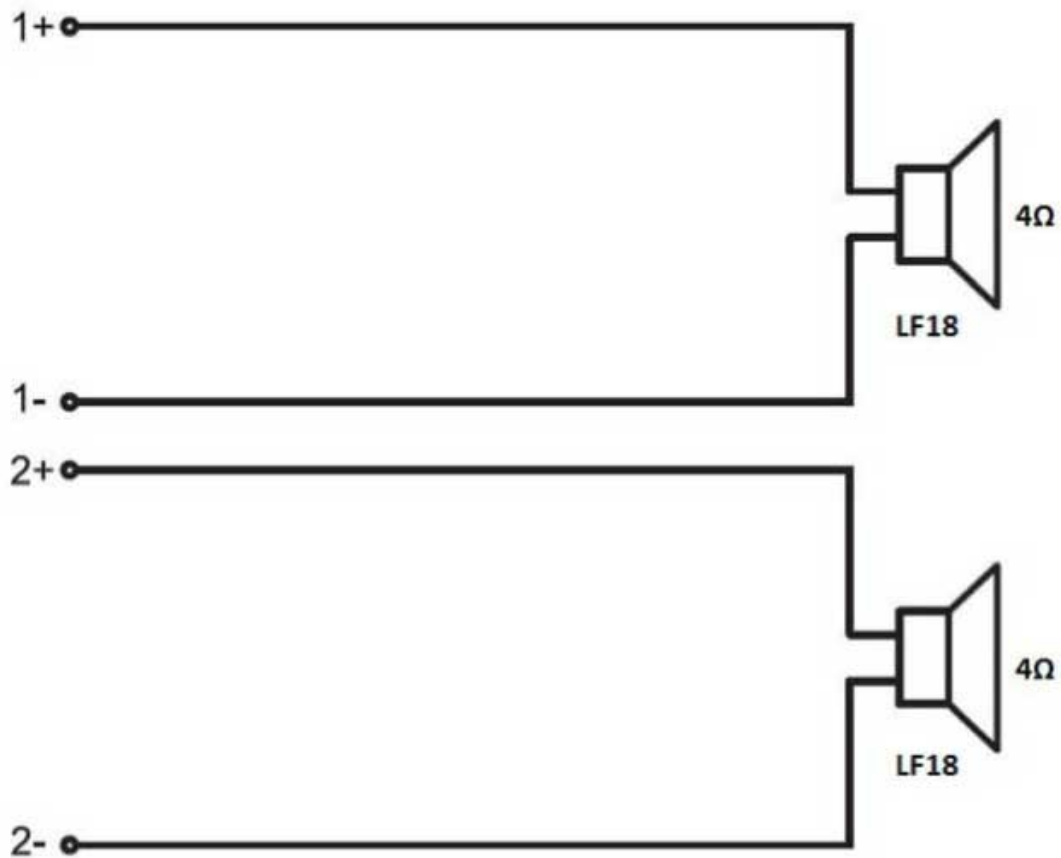

RoomMatch® RMS218
VLF-subwoofer module loudspeaker

BOSE®

RoomMatch® RMS218

VLF-subwoofer module loudspeaker

4
5

RoomMatch® RMS218
VLF-subwoofer module loudspeaker

RoomMatch® RMS218

VLF-subwoofer module loudspeaker

Wiring Diagram

RoomMatch® RMS218

VLF-subwoofer module loudspeaker

Mechanical Diagrams

Top View

Front View

Right View

RoomMatch® RMS218

Horizontal/Vertical Plots